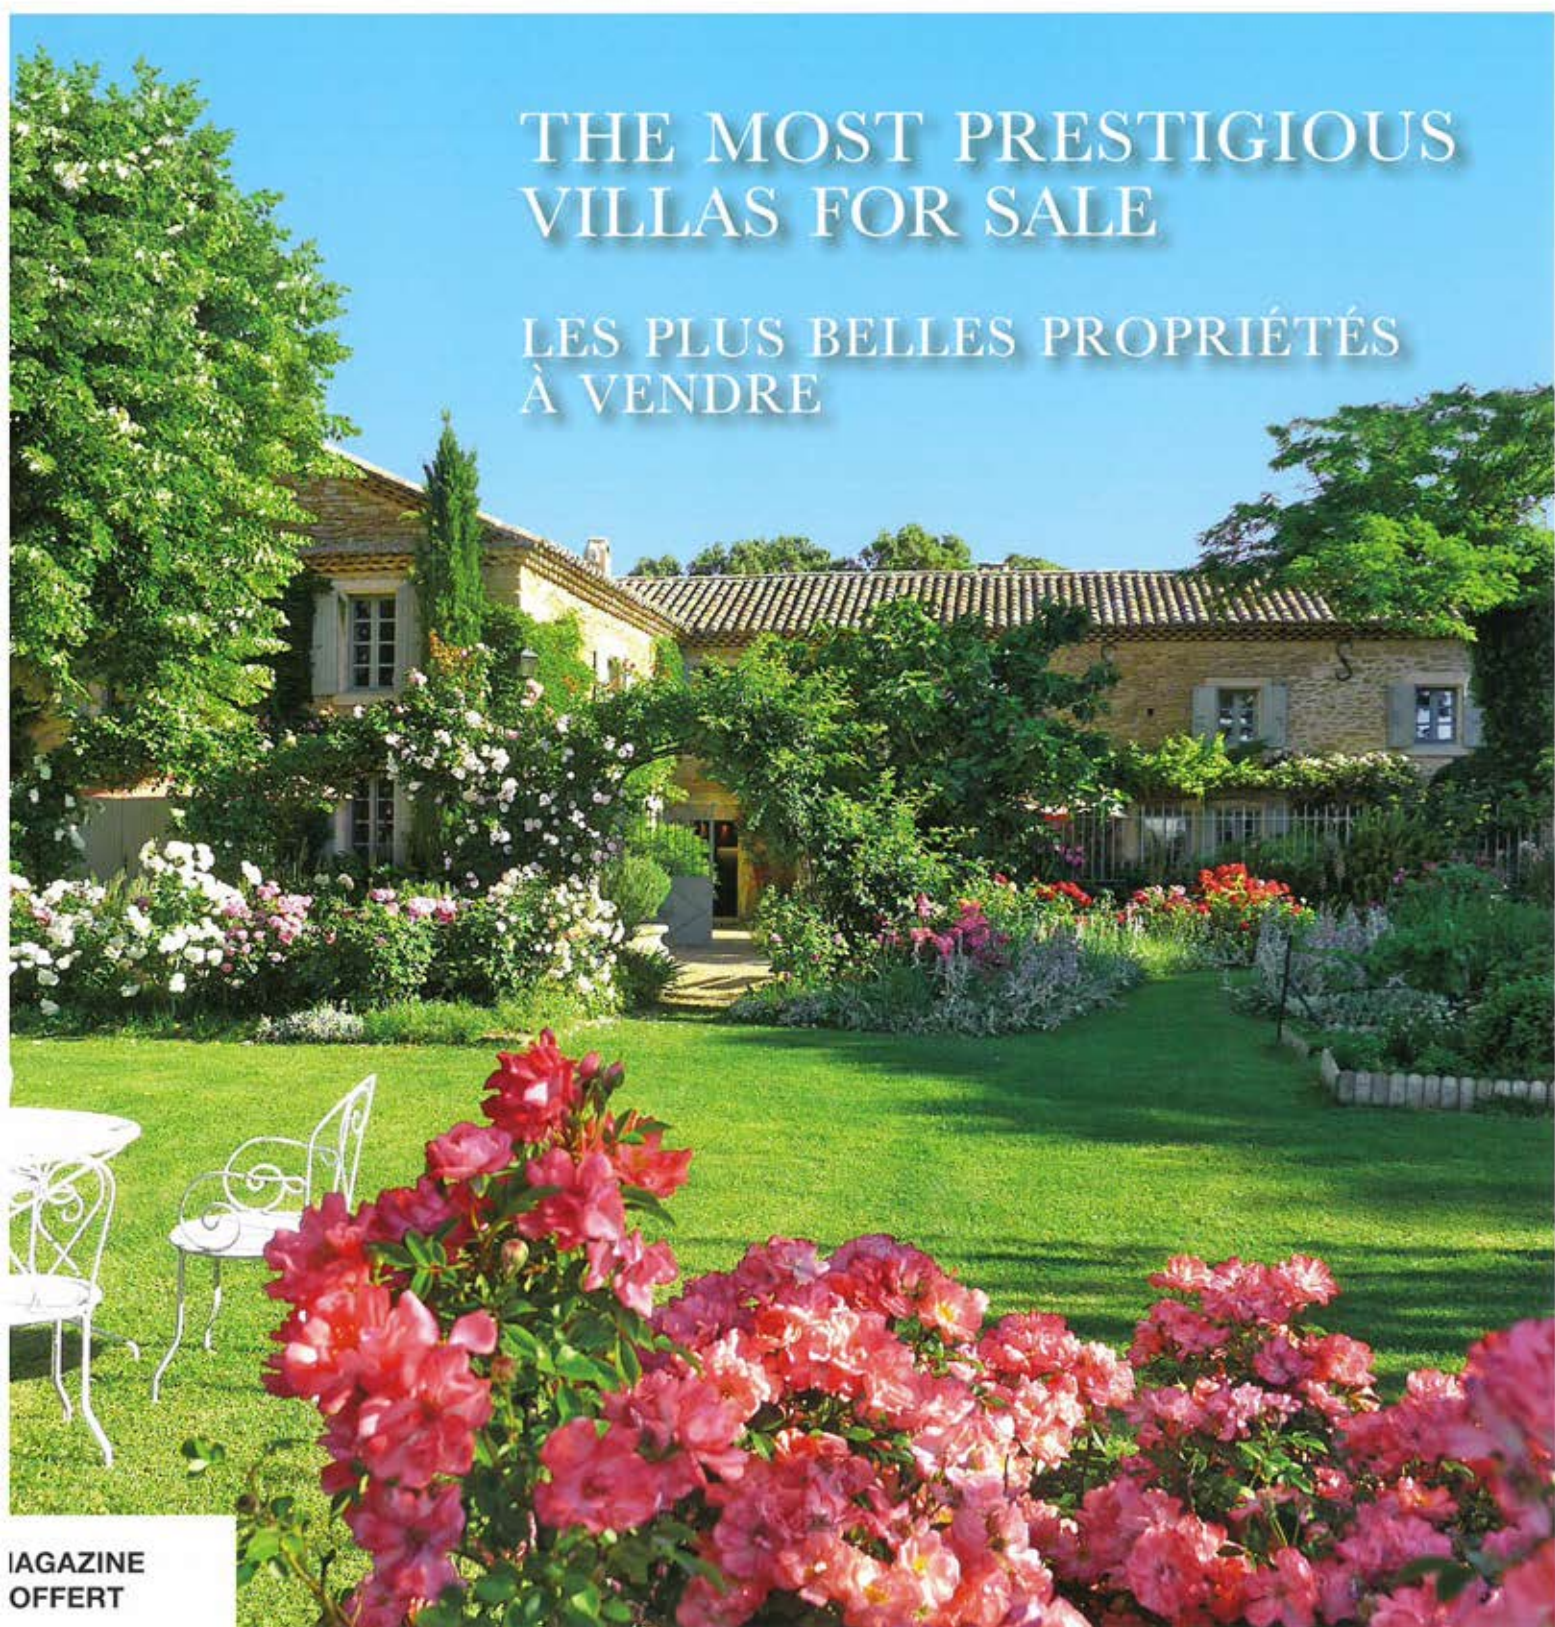

REAL ESTATE OF PROVENCE

THE MOST PRESTIGIOUS
VILLAS FOR SALE

LES PLUS BELLES PROPRIÉTÉS
À VENDRE

MICHAËL ZINGRAF

REAL ESTATE - SINCE 1977

Propriété d'exception au sommet du Luberon / Exceptional property at the edge of the Luberon. Ref. MZIG02645

Lourmarin – Luberon

Close to the center, this 470 sqm property plus outbuildings is set in an exceptional environment. It has been remarkably renovated. The authentic character has been particularly developed, while keeping the comfortable modern. The 4-acre garden with a biodynamic culture: olive-trees, vines (AOC), cherry, fig and raspberries.